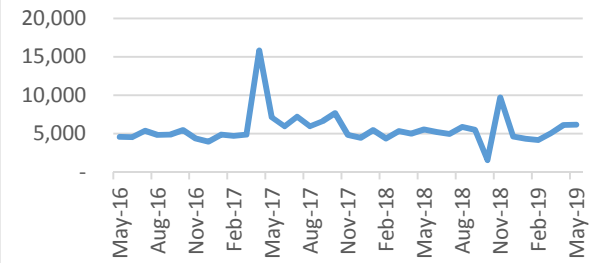

Pike

Randolph

Russell

Shelby

St. Clair

Sumter

Talladega

Tallapoosa

Tuscaloosa

Walker

Washington

Wilcox

Winston

Baldwin County

Mobile County

Madison County