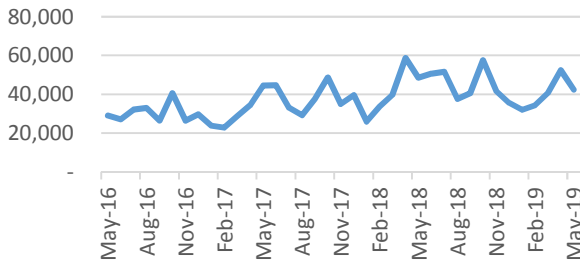

Pike

Randolph

Russell

Shelby

St. Clair

Sumter

Talladega

Tallapoosa

Tuscaloosa

Walker

Washington

Wilcox

Winston

Baldwin County

Mobile County

Madison County