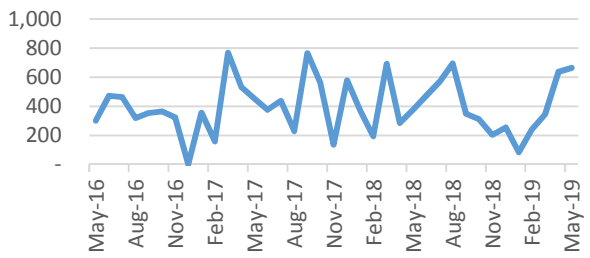

Pike

Randolph

Russell

Shelby

St. Clair

Sumter

Talladega

Tallapoosa

Tuscaloosa

Walker

Washington

Wilcox

Winston

Baldwin County

Mobile County

Madison County