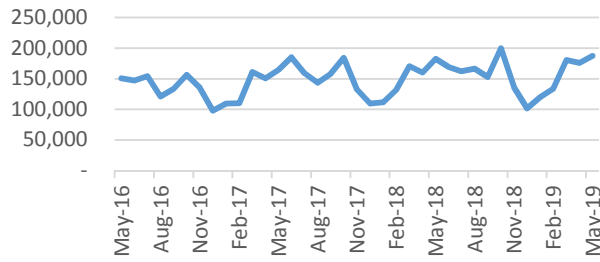

Pike

Randolph

Russell

Shelby

St. Clair

Sumter

Talladega

Tallapoosa

Tuscaloosa

Walker

Washington

Wilcox

Winston

Baldwin County

Mobile County

Madison County