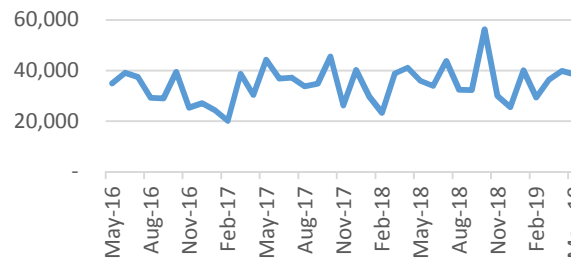

Pike

Randolph

Russell

Shelby

St. Clair

Sumter

Talladega

Tallapoosa

Tuscaloosa

Walker

Washington

Wilcox

Winston

Baldwin County

Mobile County

Madison County