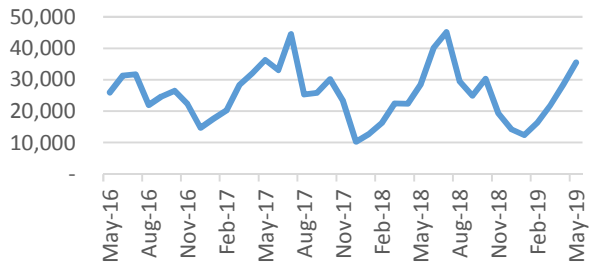

Pike

Randolph

Russell

Shelby

St. Clair

Sumter

Talladega

Tallapoosa

Tuscaloosa

Walker

Washington

Wilcox

Winston

Baldwin County

Mobile County

Madison County