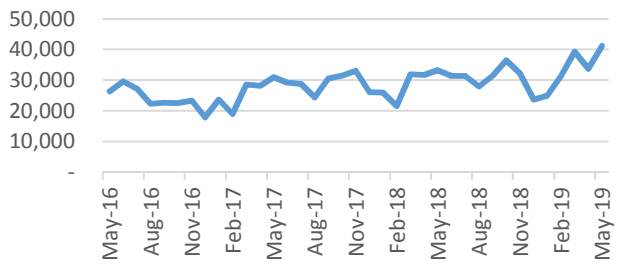

Pike

Randolph

Russell

Shelby

St. Clair

Sumter

Talladega

Tallapoosa

Tuscaloosa

Walker

Washington

Wilcox

Winston

Baldwin County

Mobile County

Madison County