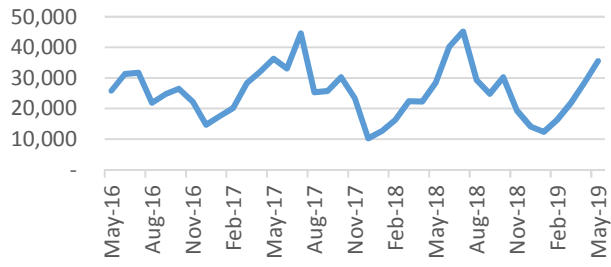

Pike

Randolph

Russell

Shelby

St. Clair

Sumter

Talladega

Tallapoosa

Tuscaloosa

Walker

Washington

Wilcox

Winston

Baldwin County

Mobile County

Madison County