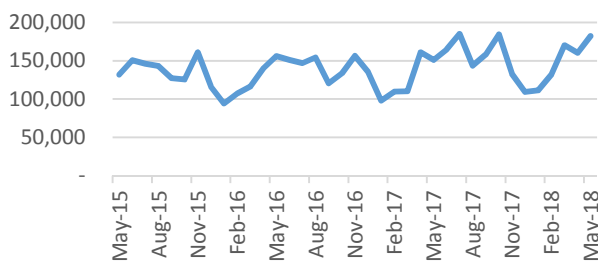

Pike

Randolph

Russell

Shelby

St. Clair

Sumter

Talladega

Tallapoosa

Tuscaloosa

Walker

Washington

Wilcox

Winston

Baldwin County

Mobile County

Madison County