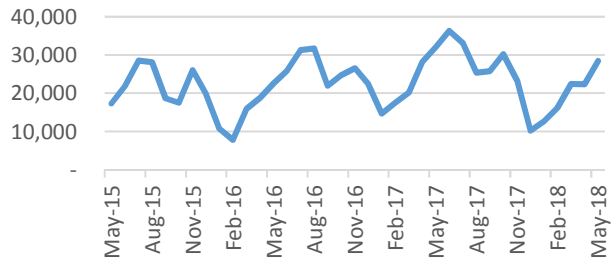

Pike

Randolph

Russell

Shelby

St. Clair

Sumter

Talladega

Tallapoosa

Tuscaloosa

Walker

Washington

Wilcox

Winston

Baldwin County

Mobile County

Madison County