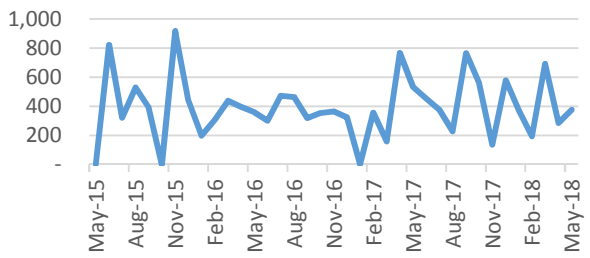

Pike

Randolph

Russell

Shelby

St. Clair

Sumter

Talladega

Tallapoosa

Tuscaloosa

Walker

Washington

Wilcox

Winston

Baldwin County

Mobile County

Madison County