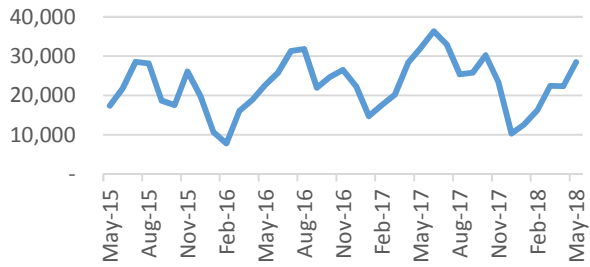

Pike

Randolph

Russell

Shelby

St. Clair

Sumter

Talladega

Tallapoosa

Tuscaloosa

Walker

Washington

Wilcox

Winston

Baldwin County

Mobile County

Madison County