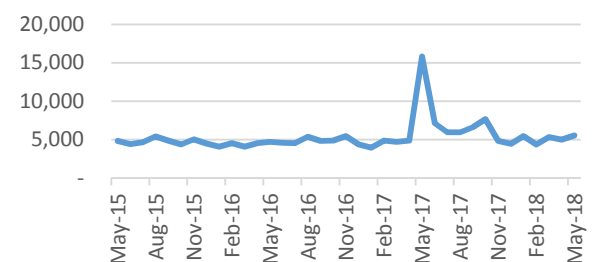

Pike

Randolph

Russell

Shelby

St. Clair

Sumter

Talladega

Tallapoosa

Tuscaloosa

Walker

Washington

Wilcox

Winston

Baldwin County

Mobile County

Madison County