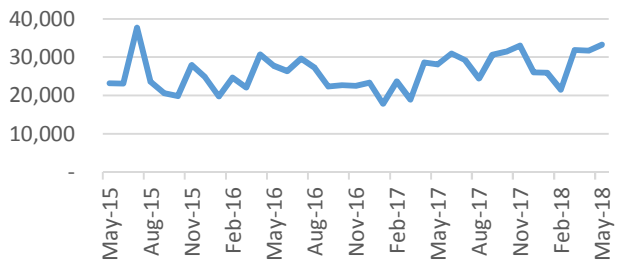

Pike

Randolph

Russell

Shelby

St. Clair

Sumter

Talladega

Tallapoosa

Tuscaloosa

Walker

Washington

Wilcox

Winston

Baldwin County

Mobile County

Madison County