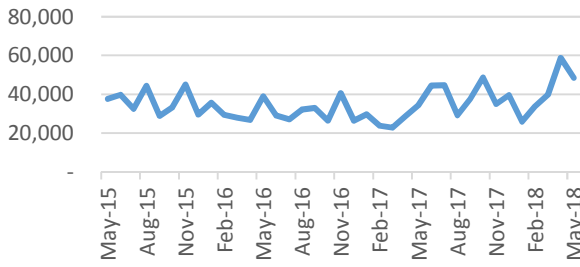

Pike

Randolph

Russell

Shelby

St. Clair

Sumter

Talladega

Tallapoosa

Tuscaloosa

Walker

Washington

Wilcox

Winston

Baldwin County

Mobile County

Madison County