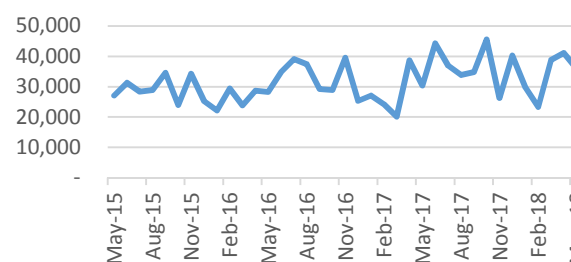

Pike

Randolph

Russell

Shelby

St. Clair

Sumter

Talladega

Tallapoosa

Tuscaloosa

Walker

Washington

Wilcox

Winston

Baldwin County

Mobile County

Madison County