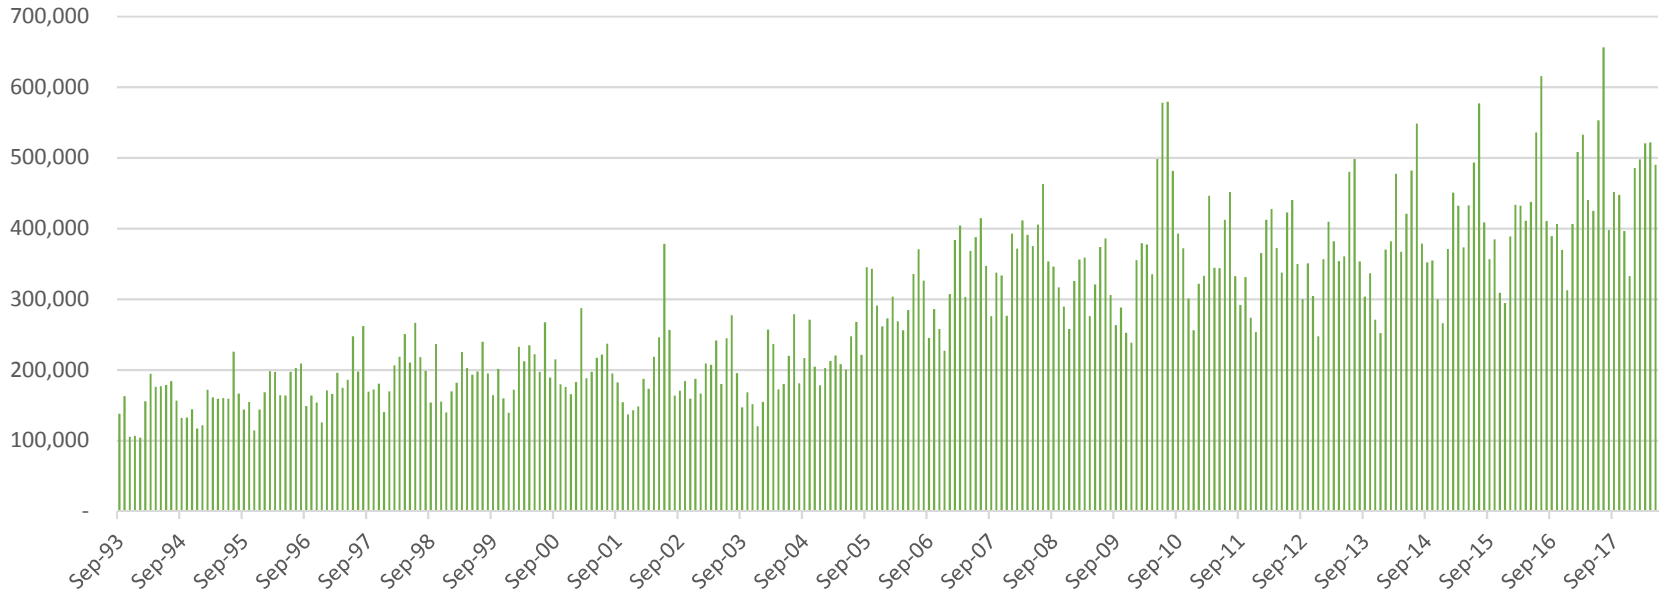

Tuscaloosa

Walker

Washington

Wilcox

Winston

Baldwin County

Mobile County

Madison County