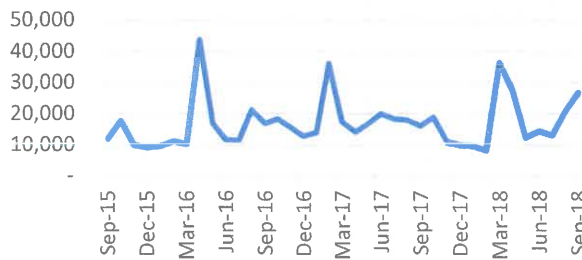

Marshall

Mobile

Monroe