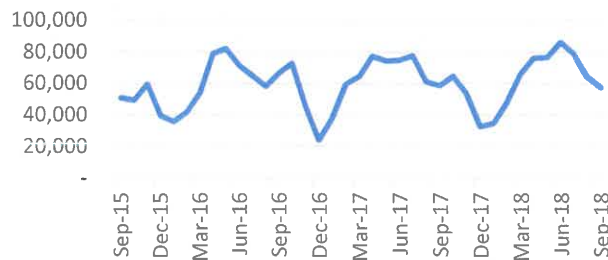

Marshall

Mobile

Monroe