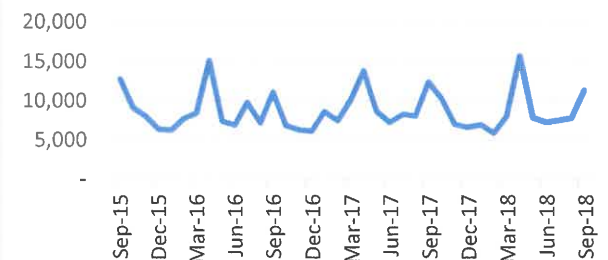

Marshall

Mobile

Monroe