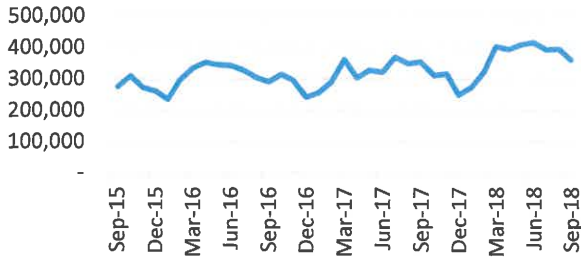

Montgomery